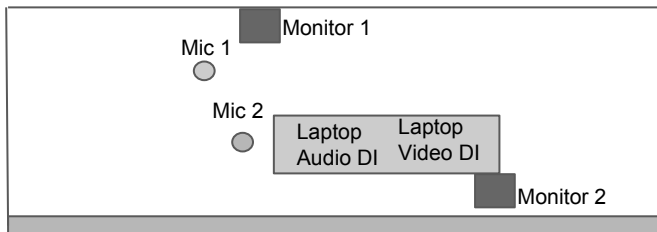

Okzharp & Manthe Ribane (& Sondezza)

Live Tech

Okzharp - Audio - Laptop via external soundcard L & R DI

All live audio will come from this one source - vocals will be processed through the laptop. We would like a bit of LIMITING on the Master Output, to be adjusted at sound/line check.

Sondeza - Video - Laptop via HDMI output

All live visuals will come from this one source.

Stage Layout

Okzharp Audio Kit List

- Apple Mac Book Pro
- Novation Launchpad
- Novation Ultranova Synth
- Space Echo FX unit
- Motu Ultralite Soundcard